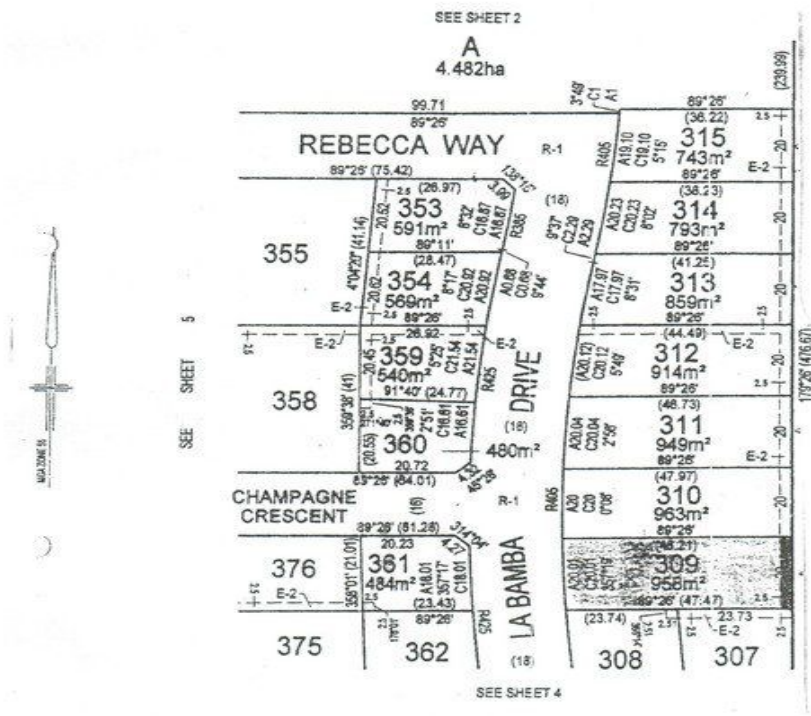

PLAN OF SUBDIVISION PS 526152T

## YARRAWONGA

Large block of 793m<sup>2</sup> in a fast growing residential area of sunny Yarrowonga.

Plenty of room for a substantial home or if you so desire a residence and pool.

Don't wait too long to snap up this great piece of land.

All services available.

Great value.

**Type** : Land

**Land Size** : 793 sqm

**View** : <https://www.kennedyrealestate.com.au/8395253>