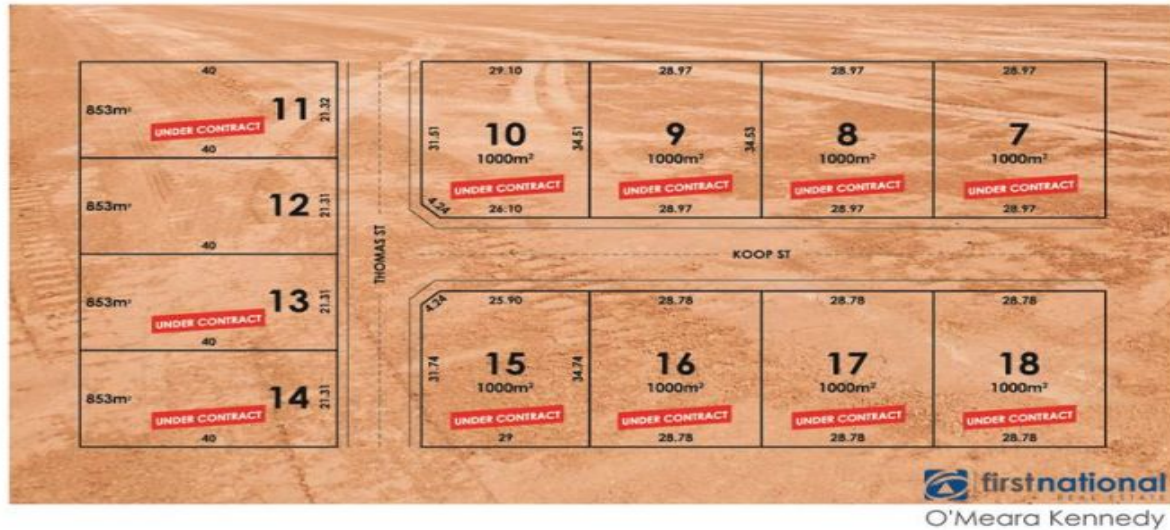

Nioka Estate

Stages 2&3 Stages 2&3 Nioka YARRAWONGA VIC

Nioka estate offers a brand new residential opportunity within 5kms of the heart of Yarrowonga. Embracing 5 acres, this estate is limited to only 18 home sites. With very few large blocks available in town, Nioka Estate is highly desirable.

- Liveable family friendly area, only walking distance to Lake Mulwala, playgrounds and convenience store. This exclusive estate is paradise for those who love their water sports, golf and regional living.
- Only 5 minutes drive will have you in the heart of Yarrowonga.
- Sizes ranging from 853sqm - 1000sqm.

Type : Land

View : <https://www.kennedyrealestate.com.au/8395272>